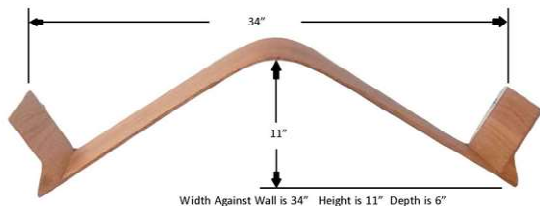

Howard's Creations

Bent Wood Sculptures

howard@thejuliens.com
<http://howardscreations.com>

See these bookshelves at art fairs (see website for schedule) or at my home/shop in West Bremerton by appointment. Also on the Internet through Amazon and Etsy.